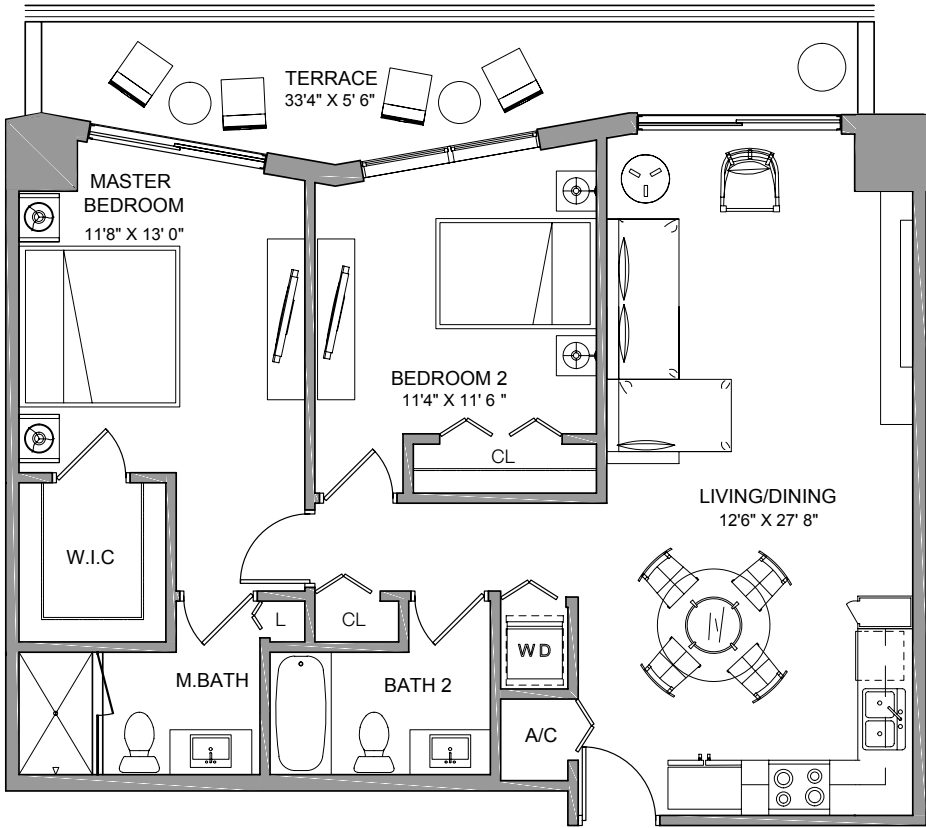

BRICKELLTEN

RESIDENCE SIX

2 BEDROOMS / 2 BATH

INTERIOR..... 1,009 sq ft 94 m²
 TERRACE..... 177 sq ft 16 m²

TOTAL 1,186 sq ft 110 m²

SALES AND MARKETING BY
ONEWORLD
 PROPERTIES

 These drawings are conceptual only and are for the convenience of reference. They should not be relied upon as representations, express or implied, of the final detail of the residences. Units shown are examples of unit types and may not depict actual units. Stated square footages are ranges for a particular unit type and are measured to the exterior boundaries of the exterior walls and the centerline of interior demising walls and in fact vary from the area that would be determined by using the description and definition of the "Unit" set forth in the Declaration (which generally only includes the interior airspace between the perimeter walls and excludes interior structural components).