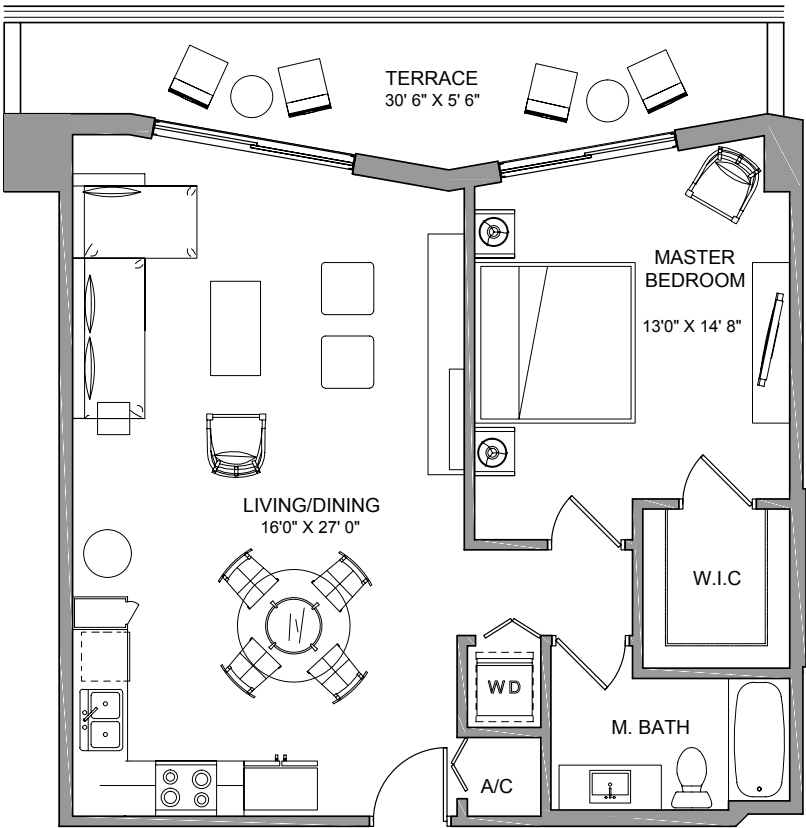

BRICKELLTEN

RESIDENCE FIVE 1 BEDROOM / 1 BATH

INTERIOR.....	827 sq ft	77 m ²
TERRACE.....	169 sq ft	16 m ²
TOTAL	996 sq ft	93 m²

SALES AND MARKETING BY
ONEWORLD
PROPERTIES

 These drawings are conceptual only and are for the convenience of reference. They should not be relied upon as representations, express or implied, of the final detail of the residences. Units shown are examples of unit types and may not depict actual units. Stated square footages are ranges for a particular unit type and are measured to the exterior boundaries of the exterior walls and the centerline of interior demising walls and in fact vary from the area that would be determined by using the description and definition of the "Unit" set forth in the Declaration (which generally only includes the interior airspace between the perimeter walls and excludes interior structural components).